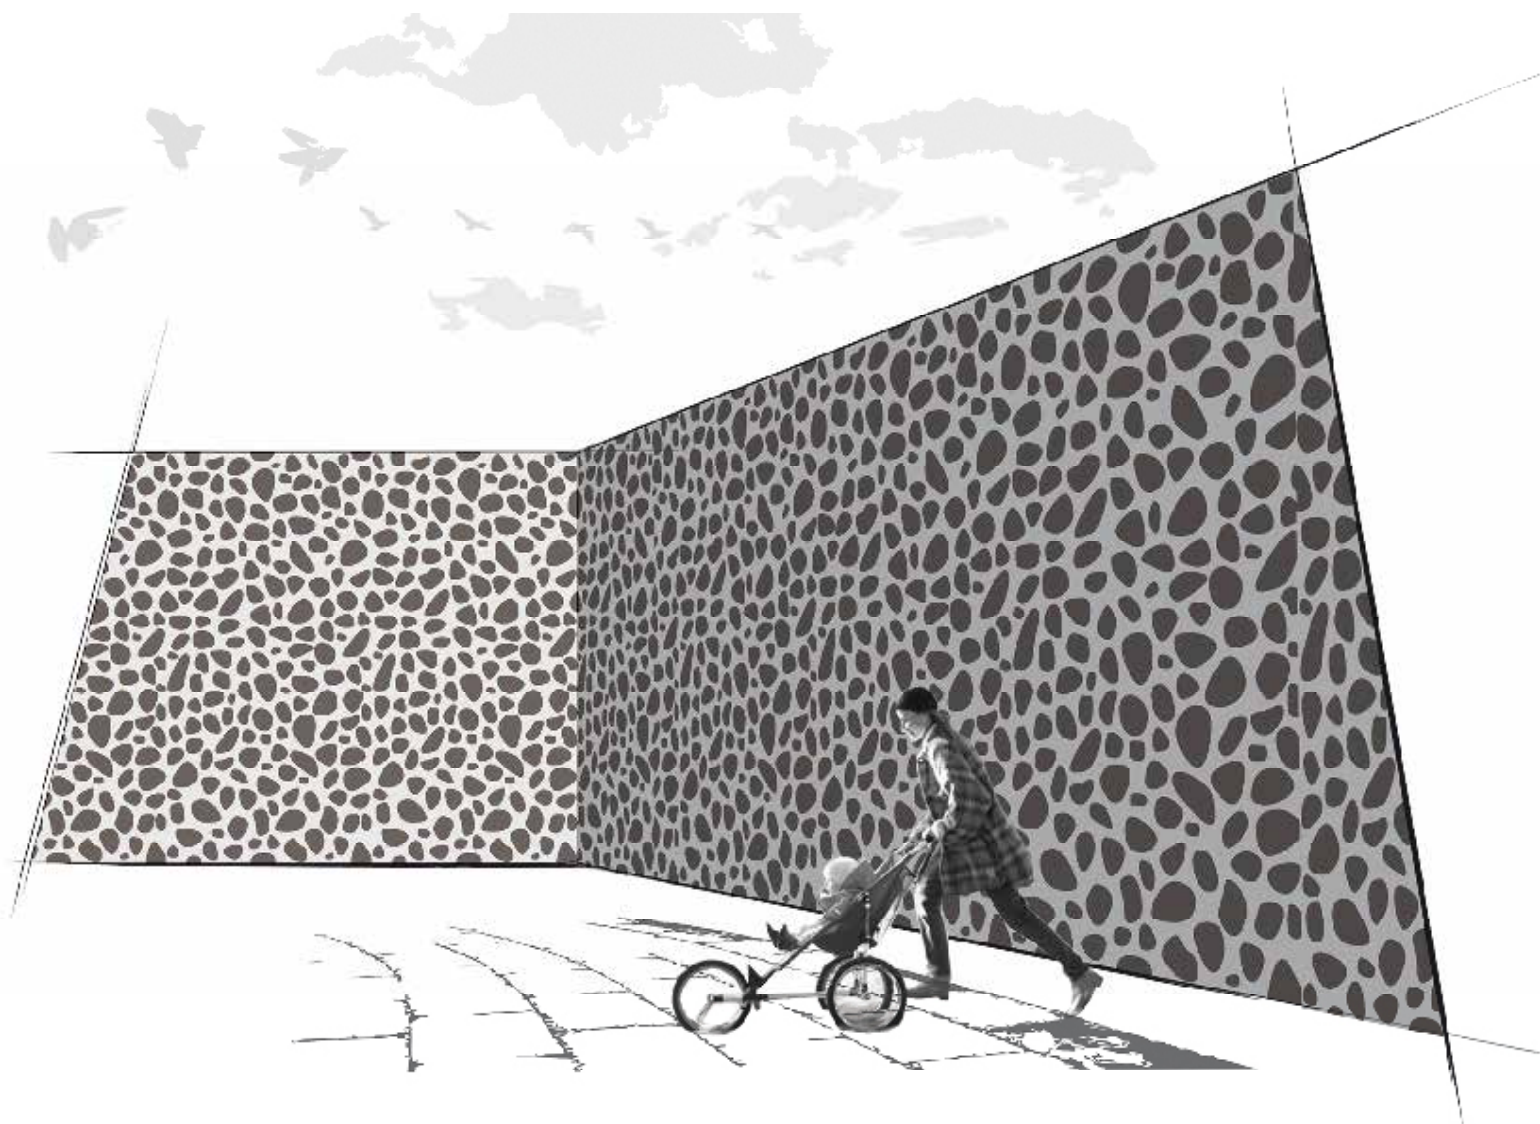

## Pebble100 nega

Pattern illustration 1:25

The pattern is printed continuously on the paper.

### Pattern print sizes

Variable

Height	3200mm	-
Width	Continuous	

### Pattern details

Average diameter	194mm
------------------	-------

Pattern illustration 1:1

3D Visualization